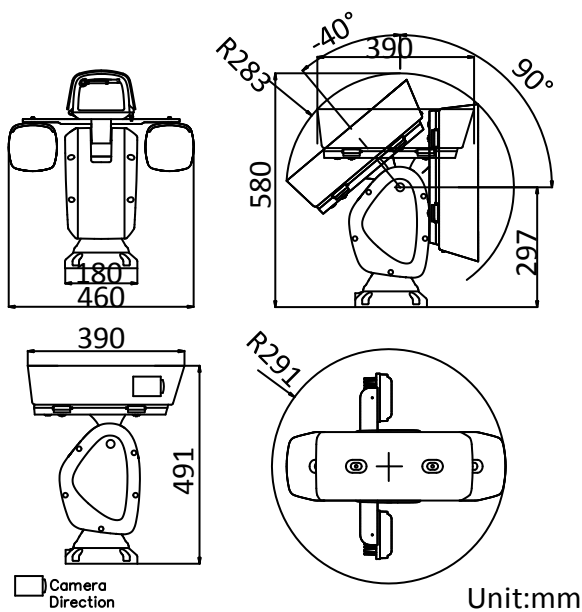

## DORI

The DORI (detect, observe, recognize, identify) distance gives the general idea of the camera ability to distinguish persons or objects within its field of view.

It is calculated based on the camera sensor specification and the criteria given by EN 62676-4: 2015.

## Dimensions