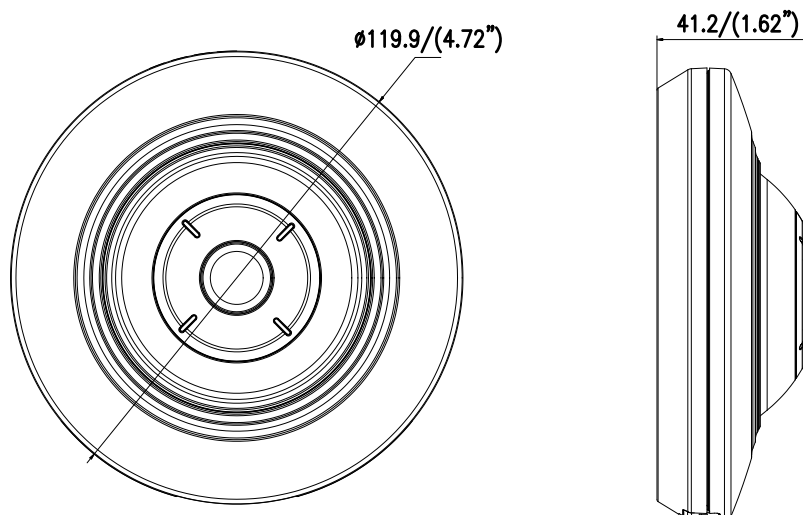

Detection	Motion detection, dynamic analysis, intrusion detection, line crossing detection
Protocols	TCP/IP, ICMP, HTTP, HTTPS, FTP, DHCP, DNS, DDNS, RTP, RTSP, RTCP, PPPoE, NTP, UPnP, SMTP, SNMP, IGMP, 802.1X, QoS, IPv6
Standard	ONVIF (PROFILE S, PROFILE G), ISAPI
General Function	One-key reset, anti-flicker, password protection, privacy mask, IP Address filtering, heartbeat, watermark
Firmware Version	V5.5.52
Interface	
Communication Interface	1 RJ45 10M/100M self-adaptive Ethernet port
Audio (-S)	1 audio input (line in), 1 audio output interface
Alarm (-S)	1 alarm input, 1 alarm output (12 VDC, max. 30 mA)
On-board Storage	Built-in microSD/SDHC/SDXC slot, up to 128 G
General	
Operating Conditions	-10 °C to +50 °C (-14 °F to +122 °F), humidity 95% or less (non-condensing)
Power Supply	12 VDC, 0.4 A, max.5 W PoE (802.3af, 36 V to 57 V), 0.2 A to 0.1 A, max.6.5 W
IR Range	Up to 8 m
Dimensions	Φ 119.9 × 41.2 mm (Φ 4.72" × 1.62")
Weight	600 g (1.32 lb.)

Available Model

DS-2CD2935FWD-I (1.16 mm), DS-2CD2935FWD-IS (1.16 mm)

Dimension

Unit: mm (inch)

AccessoryDS-1294ZJ
Wall mountDS-1281ZJ-DM27
Inclined ceiling mountDS-1297ZJ
Pendant mount
(extendable)DS-1299ZJ
Pendant mount