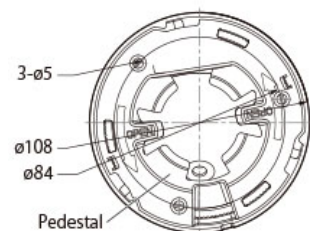

Appearance

Specifications

Camera	
Image Sensor	Approx. 1/3 type CMOS image sensor
Min Illumination	0.1 lx / F1.2 (color)*, 0 lx / F1.2 (IR on)**1
Gain	Auto/ Manual
Back light compensation	BLC/ HLC/ WDR
Shutter speed	Auto/ Manual, 1/3 sec to 1/100000 sec
Day / Night	Auto(ICR) / Color/ Black & White
IR LED Light	Irradiation distance: 30 m
White Balance	Auto/ Natural/ Street Lamp/ Outdoor/ Manual/ Regional Custom
Digital Noise Reduction	3D DNR ON/ OFF
Privacy masking	Off/ On (4 Zone, Rectangle)
Video Motion Detection	Off/ On (4 Zone)
Lens	
Focal Length	3.6 mm
Angular Field of View	H: 92° V: 50°
Network	
Network	10BASE-T/ 100BASE-TX, RJ45 connector
Resolution	1080P (1920x1080)/ 1.3M(1280x960)/720P (1280x720)/ D1 (704x480)/VGA (640x480)/CIF (352x240)
Image compression method	H.264/ H.264B/ H.264H/ H.265/ MJPEG
Frame Rate	1 to 30 fps
Protocol	HTTP, TCP, ARP, RTSP, RTP, UDP, RTCP, SMTP, FTP, DHCP, DNS, DDNS, PPPOE, IPv4/v6, QoS, UPnP, NTP
Maximum concurrent access number	20 users (Number of sessions that can connect to cameras at the same time)
General	
Power source	12 V DC, PoE (IEEE802.3af compliant)
Power Consumption	12 V DC: 350 mA / Approx. 4.1 W PoE 48 V DC: 86 mA / Approx. 4.1 W (Class 0 device)
Ambient Operating Temperature / Humidity	-30 °C to +60 °C {-22 °F to 140 °F} 10 % to 90 % (no condensation)
Water and Dust Resistance	Main body: IP66
Dimensions	Φ108 mm × 85 mm (H) {ø4-1/4 inches × 3-11/32 inches (H)}
Weight (approx.)	Approx. 230 g {0.51 lbs}

*1 [Image Adjust] Shutter: (0-)80 ms, Gain: (0-)100"

Important

- Safety Precaution: Carefully read the operating instruction manual before using this product.

- All pictures are simulated.
- Weights and dimensions are approximate.
- Specifications are subject to change without notice.

DISTRIBUTED BY: