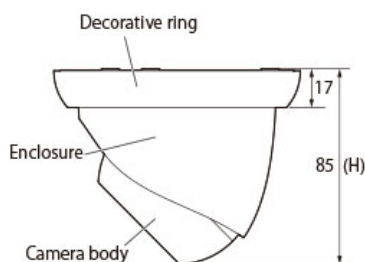

Appearance

Specifications

Camera	
Image Sensor	Approx. 1/3 type CMOS image sensor
Min Illumination	0.1 lx / F1.2 (color)*, 0 lx / F1.2 (IR on)**1
Gain	Auto/ Manual
Back light compensation	BLC/ HLC/ WDR
Shutter speed	Auto/ Manual, 1/3 sec to 1/100000 sec
Day / Night	Auto(ICR) / Color/ Black & White
IR LED Light	Irradiation distance: 30 m
White Balance	Auto/ Natural/ Street Lamp/ Outdoor/ Manual/ Regional Custom
Digital Noise Reduction	3D DNR ON/ OFF
Privacy masking	Off/ On (4 Zone, Rectangle)
Video Motion Detection	Off/ On (4 Zone)
Lens	
Focal Length	3.6 mm
Angular Field of View	H: 92° V: 50°
Network	
Network	10BASE-T/ 100BASE-TX, RJ45 connector
Resolution	1080P (1920x1080)/ 1.3M(1280x960)/720P (1280x720)/ D1 (704x480)/VGA (640x480)/CIF (352x240)
Image compression method	H.264/ H.264B/ H.264H/ H.265/ MJPEG
Frame Rate	1 to 30 fps
Protocol	HTTP, TCP, ARP, RTSP, RTP, UDP, RTCP, SMTP, FTP, DHCP, DNS, DDNS, PPPOE, IPv4/v6, QoS, UPnP, NTP
Maximum concurrent access number	20 users (Number of sessions that can connect to cameras at the same time)
General	
Power source	12 V DC, PoE (IEEE802.3af compliant)
Power Consumption	12 V DC: 350 mA / Approx. 4.1 W PoE 48 V DC: 86 mA / Approx. 4.1 W (Class 0 device)
Ambient Operating Temperature / Humidity	-30 °C to +60 °C {-22 °F to 140 °F} 10 % to 90 % (no condensation)
Water and Dust Resistance	Main body: IP66
Dimensions	Φ108 mm × 85 mm (H) {ø4-1/4 inches × 3-11/32 inches (H)}
Weight (approx.)	Approx. 230 g {0.51 lbs}

*1 [Image Adjust] Shutter: (0-)80 ms, Gain: (0-)100"

Important

- Safety Precaution: Carefully read the operating instruction manual before using this product.

- All pictures are simulated.
- Weights and dimensions are approximate.
- Specifications are subject to change without notice.

DISTRIBUTED BY: